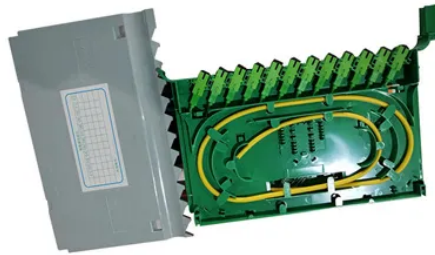

EK 270w solar panel size

Overview

These panels typically measure around 65" x 39" and weigh approximately 40-42 pounds, making them manageable for DIY installations while providing sufficient power for many applications. This comprehensive guide examines everything you need to know about 270W solar panels, from technical. Quick answer: A modern residential solar panel measures roughly 66-82 inches long, 40-45 inches wide, and 1.6 inches thick, weighs 40-55 lb, and produces 350-460 watts. Portable 100 W panels are about 42 x 21 inches. The full size-by-wattage. Poly Solar Panel 250W-270W - NANTONG ENSKO SOLAR CO. ENSKO High quality poly solar panels 250W SolarWorld only delivers modules that have greater than or equal to the nameplate rated power. In the course of 25 years, a significant added value compared to the two-phase warranties common in the industry. In addition, photovoltaic panel dimensions is crucial for maximizing solar energy efficiency.

Article Content

270 Watt Solar Panel Specifications: What You Need to Know

A 270 watt solar panel is designed to convert sunlight into electricity efficiently, making it a vital component of solar power systems. These panels typically consist of silicon photovoltaic cells that

Standard Solar Panel Sizes And Wattages (100W-600W Dimensions,

Quick answer: A modern residential solar panel measures roughly 66-82 inches long, 40-45 inches wide, and 1.2-1.6 inches thick, weighs 40-55 lb, and produces 350-460 watts. Portable 100 W